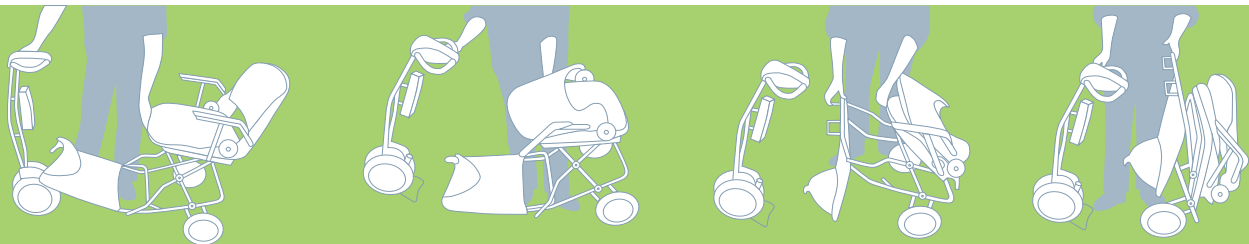

Easy Travel Elite®

With no connectors, latches or mechanisms to open when folding or taking apart, the Elite can be easily placed in the back of a car, at your side on a train or a bus, or checked into a plane.

The Elite travels anywhere!

Technical specifications:

Carrying capacity	115 kg	250 lbs.

Dimensions:

Length	104 cm	41 in

Width	57 cm	22 in

Height	86 cm	34 in

Folded (vertical)	80x57x53 cm	31x22x21 in

Weight:

Total weight without battery	25.5 kg	55 lbs.

Front Column	11 kg	24 lbs

Rear Frame (without Anti-Tippers)	14.5 kg	31 lbs

Battery:

Lithium 12 A/h	4.2 kg	9 lbs

Lead Acid 12 A/h	9 kg	18lbs

Range:

Lithium	up to 15 km	up to 9 miles

Lead Acid	up to 13 km	up to 8 miles

Weights & measurements are approximate.

The total weight of the Elite is only 34.5Kg (76 lbs.) and separated into 3 parts, the heaviest part weighs a mere 14.5Kg (32 lbs.)

- Quick and powerful, yet safe and stable.
- Folds easily and quickly. No need to bend or lift heavy parts.
- Ideal for running errands or for just wandering around.
- Ergonomically designed for comfort and functionality.
- Detach the battery pack and carry it inside for recharging.
- Great for indoors and outdoors. Non-marking and flat free tires.
- Patented Hub Motor Drive Wheel.

GILGAL PRINT

SPLIT

The heaviest part weighs a mere 13 kg (29 lbs)

FOLD

Advanced Technologies That Move You!

info@tzora.com • www.tzora.com

Kibbutz Tzora 9980300 Israel • Tel: +972-72-2463131 • Fax: +972-2-9991552

Offices: 23240 Chagrin Blvd. Suite 540 Beachwood, OH 44122 USA Phone: 216-404-7646 • Toll free: 1-888-521-5853